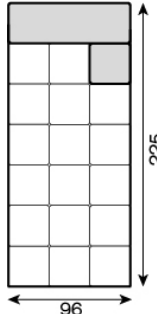

Fenna - Productinformatie

1-seater
1-seater

1,5-seater
1.5-seater

2-seater
2-seater

2,5-seater
2.5-seater

3-seater
3-seater

corner element
corner element

1- chaise longue deep with double armrest
1- chaise longue deep with double armrest left

1- chaise longue deep with double armrest
1- chaise longue deep with double armrest right

1- chaise longue deep with single armrest
1- chaise longue deep with single armrest left

1- chaise longue deep with single armrest
1- chaise longue deep with single armrest right