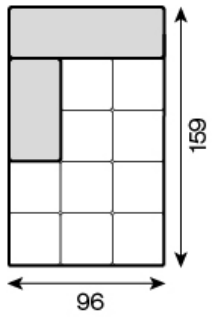

Fenna - Productinformatie

1-seater
1-seater

1,5-seater
1.5-seater

2-seater
2-seater

2,5-seater
2.5-seater

3-seater
3-seater

corner element
corner element

1- chaise longue deep with double armrest
1- chaise longue deep with double armrest left

1- chaise longue deep with double armrest
1- chaise longue deep with double armrest right

1- chaise longue deep with single armrest
1- chaise longue deep with single armrest left

1- chaise longue deep with single armrest
1- chaise longue deep with single armrest right