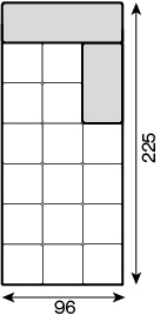

Fenna - Productinformatie

1-seater
1-seater

1,5-seater
1.5-seater

2-seater
2-seater

2,5-seater
2.5-seater

3-seater
3-seater

corner element
corner element

1- chaise longue deep with double armrest
1- chaise longue deep with double armrest left

1- chaise longue deep with double armrest
1- chaise longue deep with double armrest right

1- chaise longue deep with single armrest
1- chaise longue deep with single armrest left

1- chaise longue deep with single armrest
1- chaise longue deep with single armrest right