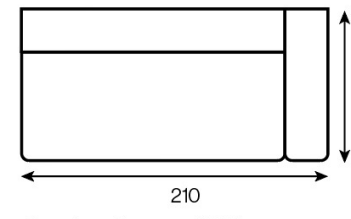

1,5-ottoman
1.5-ottoman right 200x102

2-seater (180 cm)

2-seater with armrest

2-seater with armrest left (190 cm)

2-seater with armrest (210)

2-seater with armrest left (210 cm)

2-seater with armrest

2-seater with armrest right (190 cm)

2-seater with armrest (210)

2-seater with armrest right (210 cm)

Apio 40x102x43 (Vento)

armchair

armchair

Bloom 102x102x43 (Vento)

chaise longue II (175)

chaise longue II left (175)