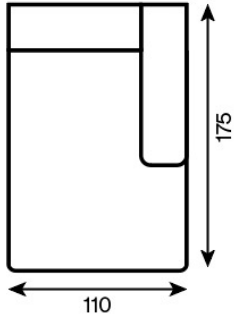

chaise longue II (175)

chaise longue II right (175)