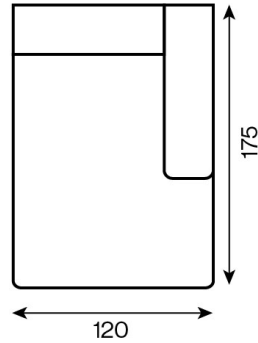

chaise longue
chaise longue right (175)