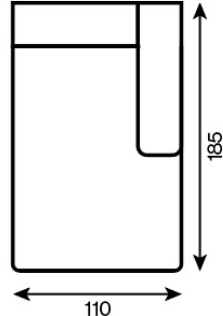

1,5-ottoman
1.5-ottoman right 200x102

2-seater (180 cm)

2-seater with armrest

2-seater with armrest left (190 cm)

2-seater with armrest (210)

2-seater with armrest left (210 cm)

2-seater with armrest

2-seater with armrest right (190 cm)

2-seater with armrest (210)

2-seater with armrest right (210 cm)

Apio 40x102x43 (Vento)

armchair

armchair

Bloom 102x102x43 (Vento)

chaise longue II (175)

chaise longue II left (175)

chaise longue II (195)

chaise longue II left (185)

chaise longue II (195)

chaise longue II left (195)

chaise longue II (175)

chaise longue II right (175)

chaise longue II (195)

chaise longue II right (185)