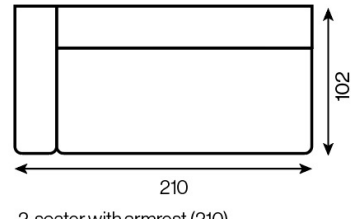

1,5-ottoman
1.5-ottoman right 200x102

2-seater (180 cm)

2-seater with armrest

2-seater with armrest left (190 cm)

2-seater with armrest (210)

2-seater with armrest left (210 cm)

2-seater with armrest

2-seater with armrest right (190 cm)

2-seater with armrest (210)

2-seater with armrest right (210 cm)

Apio 40x102x43 (Vento)

armchair

armchair

Bloom 102x102x43 (Vento)

chaise longue II (175)

chaise longue II left (175)