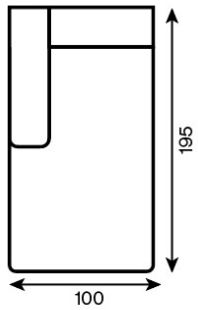

1,5-ottoman
1.5-ottoman right 200x102

2-seater (180 cm)

2-seater with armrest

2-seater with armrest left (190 cm)

2-seater with armrest (210)

2-seater with armrest left (210 cm)

2-seater with armrest

2-seater with armrest right (190 cm)

2-seater with armrest (210)

2-seater with armrest right (210 cm)

Apio 40x102x43 (Vento)

armchair

armchair

Bloom 102x102x43 (Vento)

chaise longue II (175)

chaise longue II left (175)

chaise longue II (195)

chaise longue II right (195)

chaise longue III (175)

chaise longue III left (175)

chaise longue III (195)

chaise longue III left (185)

chaise longue III (195)
chaise longue III left (195)