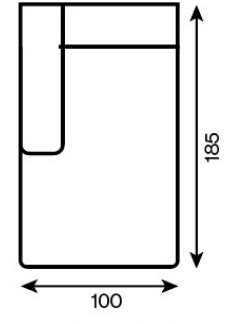

chaise longue III (195)

chaise longue III left (185)