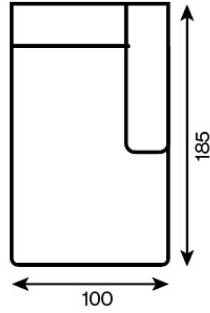

chaise longue III (195)
chaise longue III right (185)