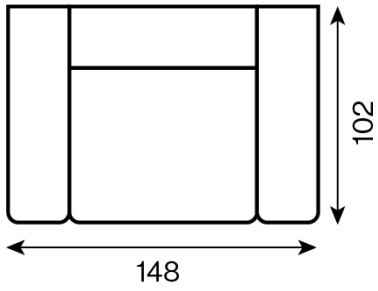

1,5-ottoman
1.5-ottoman right 200x102

2-seater (180 cm)

2-seater with armrest

2-seater with armrest left (190 cm)

2-seater with armrest (210)

2-seater with armrest left (210 cm)

2-seater with armrest

2-seater with armrest right (190 cm)

2-seater with armrest (210)

2-seater with armrest right (210 cm)

Apio 40x102x43 (Vento)

armchair

armchair

Bloom 102x102x43 (Vento)

chaise longue II (175)

chaise longue II left (175)