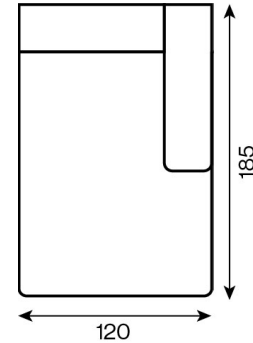

chaise longue
chaise longue right (185)