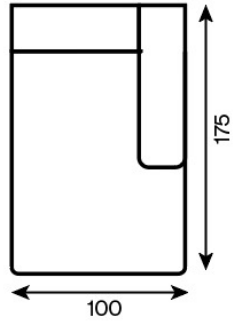

1,5-ottoman
1.5-ottoman right 200x102

2-seater (180 cm)

2-seater with armrest

2-seater with armrest left (190 cm)

2-seater with armrest (210)

2-seater with armrest left (210 cm)

2-seater with armrest

2-seater with armrest right (190 cm)

2-seater with armrest (210)

2-seater with armrest right (210 cm)

Apio 40x102x43 (Vento)

armchair

armchair

Bloom 102x102x43 (Vento)

chaise longue II (175)

chaise longue II left (175)

chaise longue II (195)

chaise longue II right (195)

chaise longue III (175)

chaise longue III left (175)

chaise longue III (195)

chaise longue III left (185)

chaise longue III (195)
chaise longue III left (195)