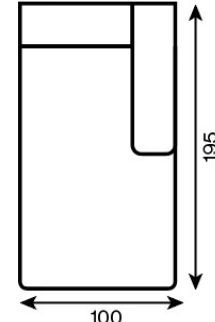

chaise longue III (195)
chaise longue III right (195)