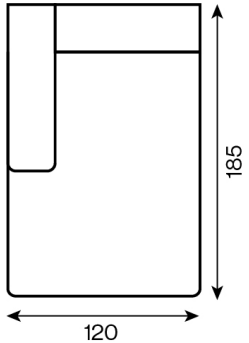

1,5-ottoman
1.5-ottoman right 200x102

2-seater (180 cm)

2-seater with armrest

2-seater with armrest left (190 cm)

2-seater with armrest (210)

2-seater with armrest left (210 cm)

2-seater with armrest

2-seater with armrest right (190 cm)

2-seater with armrest (210)

2-seater with armrest right (210 cm)

Apio 40x102x43 (Vento)

armchair

armchair

Bloom 102x102x43 (Vento)

chaise longue II (175)

chaise longue II left (175)

chaise longue III (175)
chaise longue III right (175)

chaise longue III (195)
chaise longue III right (185)

chaise longue III (195)
chaise longue III right (195)

chaise longue
chaise longue left (175)

chaise longue
chaise longue left (185)