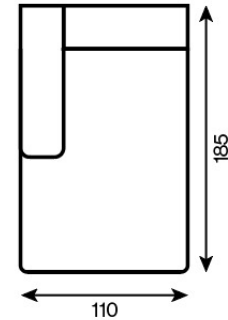

1,5-ottoman
1.5-ottoman right 200x102

2-seater (180 cm)

2-seater with armrest

2-seater with armrest left (190 cm)

2-seater with armrest (210)

2-seater with armrest left (210 cm)

2-seater with armrest

2-seater with armrest right (190 cm)

2-seater with armrest (210)

2-seater with armrest right (210 cm)

Apio 40x102x43 (Vento)

armchair

armchair

Bloom 102x102x43 (Vento)

chaise longue II (175)

chaise longue II left (175)