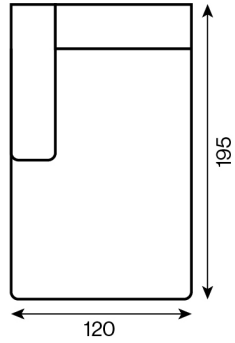

1,5-ottoman
1.5-ottoman right 200x102

2-seater (180 cm)

2-seater with armrest

2-seater with armrest left (190 cm)

2-seater with armrest (210)

2-seater with armrest left (210 cm)

2-seater with armrest

2-seater with armrest right (190 cm)

2-seater with armrest (210)

2-seater with armrest right (210 cm)

Apio 40x102x43 (Vento)

armchair

armchair

Bloom 102x102x43 (Vento)

chaise longue II (175)

chaise longue II left (175)

chaise longue III (175)
chaise longue III right (175)

chaise longue III (195)
chaise longue III right (185)

chaise longue III (195)
chaise longue III right (195)

chaise longue
chaise longue left (175)

chaise longue
chaise longue left (185)