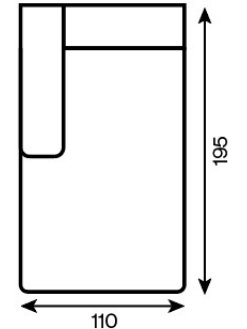

2-seater (180 cm)

Apio 40x102x43 (Vento)

chaise longue II (195)

chaise longue II left (195)