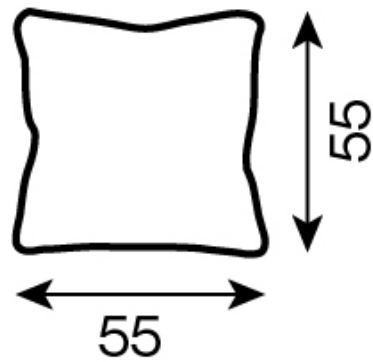

Sanne - Productinformatie

corner element
corner element

ottoman
ottoman left

ottoman
ottoman right

ottoman with corner element
ottoman with corner element left

ottoman with corner element
ottoman with corner element right

cushions
CUSHION 40x40

CUSHION 55x55

CUSHION 60x30

1-seater
1-seater (93 cm)

1-seater (73)
1-seater (73 cm)

1-seater (83)

1-seater (83 cm)

1-seater (103)

1-seater (103 cm)

1-seater with armrest (130)

1-seater with armrest left (103 cm)

1-seater with armrest (73)

1-seater with armrest left (73 cm)

1-seater with armrest (83)

1-seater with armrest left (83 cm)

1-seater with armrest