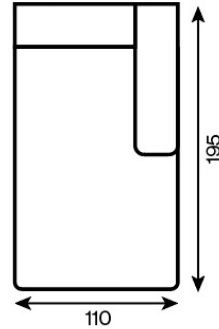

1,5-ottoman
1.5-ottoman right 200x102

2-seater (180 cm)

2-seater with armrest

2-seater with armrest left (190 cm)

2-seater with armrest (210)

2-seater with armrest left (210 cm)

2-seater with armrest

2-seater with armrest right (190 cm)

2-seater with armrest (210)

2-seater with armrest right (210 cm)

Apio 40x102x43 (Vento)

armchair

armchair

Bloom 102x102x43 (Vento)

chaise longue II (175)

chaise longue II left (175)

chaise longue II (195)

chaise longue II left (185)

chaise longue II (195)

chaise longue II left (195)

chaise longue II (175)

chaise longue II right (175)

chaise longue II (195)

chaise longue II right (185)