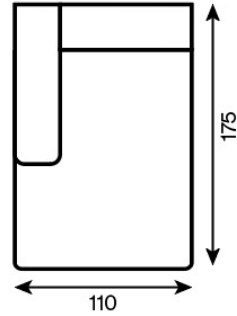

1,5-ottoman
1.5-ottoman right 200x102

2-seater (180 cm)

2-seater with armrest

2-seater with armrest left (190 cm)

2-seater with armrest (210)

2-seater with armrest left (210 cm)

2-seater with armrest

2-seater with armrest right (190 cm)

2-seater with armrest (210)

2-seater with armrest right (210 cm)

Apio 40x102x43 (Vento)

armchair

armchair

Bloom 102x102x43 (Vento)

chaise longue II (175)

chaise longue II left (175)