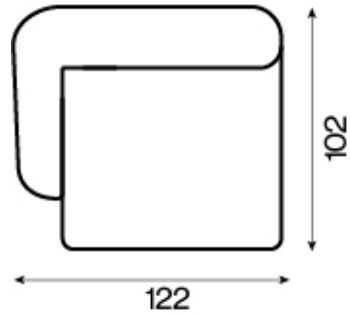

# Tess - Productinformatie

cushion

CUSHION 40x40

CUSHION 55x55

CUSHION 60x30

corner element

corner element (102x102)

1-seater

1-seater (100)

1-seater with armrest

1-seater with armrest left (122)

1-seater with armrest

1-seater with armrest right (122)

1-seater with corner element left (170)

1-seater with corner element right (170)

double 1.5-seater (165x110)

double 2-seater

double 2-seater (165x140)

ottoman

ottoman left (140)

ottoman

ottoman right (140)

ottoman round (130(80)x102cm) left