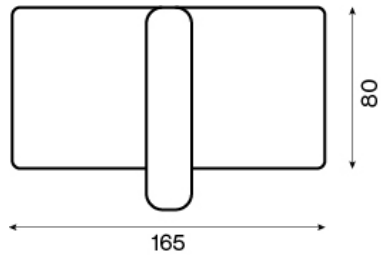

2-seater with armrest right (170 cm)

2-seater with armrest right (182 cm)

2-seater with armrest right (200 cm)

2.5-seater sofa (220)

3-seater sofa (244)

armchair

armchair (144)

chaise longue

chaise longue left (140)

chaise longue

chaise longue right (140)

round chaise longue

chaise longue round right (140)

double 1-seater

double 1-seater (165x80)

double 1,5-seater

double 1.5-seater (165x110)

double 2-seater

double 2-seater (165x140)

ottoman

ottoman left (140)

ottoman

ottoman right (140)

ottoman round (130(80)x102cm) left