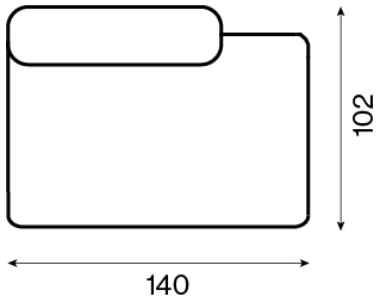

chaise longue left (140)

chaise longue

chaise longue right (140)

round chaise longue

chaise longue round right (140)

double 1-seater

double 1-seater (165x80)

double 1,5-seater

double 1.5-seater (165x110)

double 2-seater

double 2-seater (165x140)

ottoman

ottoman left (140)

ottoman

ottoman right (140)

ottoman round (130(80)x102cm) left