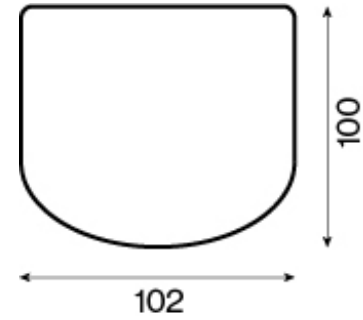

round pouffe module