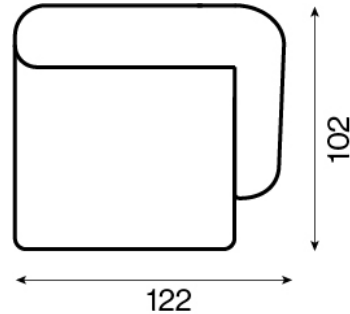

# Tess - Productinformatie

cushion

CUSHION 40x40

CUSHION 55x55

CUSHION 60x30

corner element

corner element (102x102)

1-seater

1-seater (100)

1-seater with armrest

1-seater with armrest left (122)

1-seater with armrest

1-seater with armrest right (122)

1-seater with corner element left (170)

1-seater with corner element right (170)

double 1.5-seater (165x110)

double 2-seater

double 2-seater (165x140)

ottoman

ottoman left (140)

ottoman

ottoman right (140)

ottoman round (130(80)x102cm) left