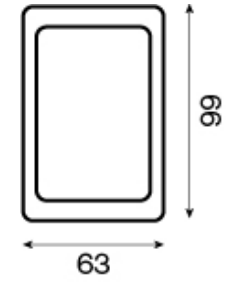

padded low table

padded low table (63x99)