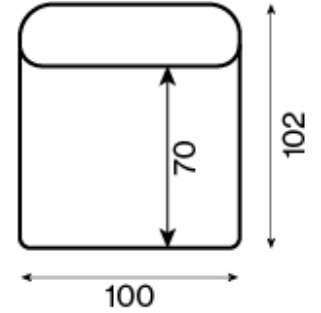

# Tess - Productinformatie

cushion

CUSHION 40x40

CUSHION 55x55

CUSHION 60x30

corner element

corner element (102x102)

1-seater

1-seater (100)

1-seater with armrest

1-seater with armrest left (122)

1-seater with armrest

1-seater with armrest right (122)

1-seater with corner element left (170)

1-seater with corner element right (170)

double 1.5-seater (165x110)

double 2-seater

double 2-seater (165x140)

ottoman

ottoman left (140)

ottoman

ottoman right (140)

ottoman round (130(80)x102cm) left