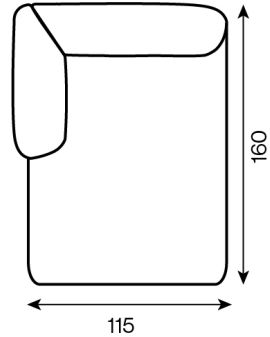

Bobbie - Productinformatie

1-seater

1-seater (70x105)

1-seater with armrest

1-seater with armrest left (95(70)x105)

1-seater with armrest

1-seater with armrest right (95(70)x105)

1,5-seater

2-seater sofa (190(140)x105)

2-seater with armrest

2-seater with armrest left (165(140)x105)

2-seater with armrest

2-seater with armrest right (165(140)x105)

2,5-seater

2.5-seater (160x105)

2,5-seater with armrest

2.5-seater with armrest left (185(160)x105)

2,5-seater with armrest

2.5-seater with armrest right (185(160)x105)

3-seater

3-seater (180x105)

3-seater with armrest

3-seater with armrest left (205(180)x105)

3-seater with armrest

3-seater with armrest right (205(180)x105)

chaise longue
chaise longue left (115x160)

chaise longue
chaise longue right (115x160)

corner element

corner element (105x105)

ottoman

ottoman left (140x105)

ottoman