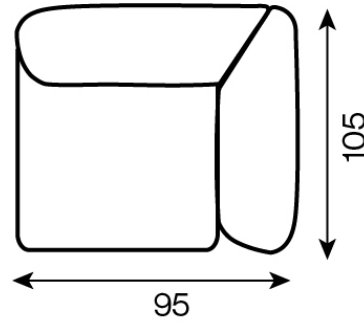

Bobbie - Productinformatie

1-seater

1-seater (70x105)

1-seater with armrest

1-seater with armrest left (95(70)x105)

1-seater with armrest

1-seater with armrest right (95(70)x105)

1,5-seater

1.5-seater (90x105)

1,5-seater with armrest

1.5-seater with armrest left (115(90)x105)

1,5-seater with armrest

1.5-seater with armrest right (115(90)x105)

2-seater

2-seater (140x105)

2-seater sofa

2-seater sofa (190(140)x105)

2-seater with armrest

2-seater with armrest left (165(140)x105)

2-seater with armrest

2-seater with armrest right (165(140)x105)

2,5-seater

2.5-seater (160x105)

2,5-seater with armrest

2.5-seater with armrest left (185(160)x105)

2,5-seater with armrest

2.5-seater with armrest right (185(160)x105)

3-seater

3-seater (180x105)

3-seater with armrest

3-seater with armrest left (205(180)x105)

3-seater with armrest