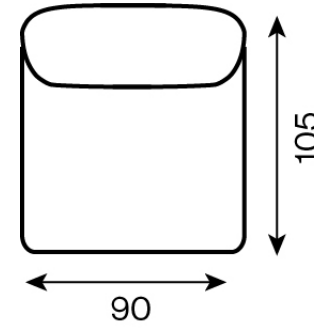

Bobbie - Productinformatie

1-seater

1-seater (70x105)

1-seater with armrest

1-seater with armrest left (95(70)x105)

1-seater with armrest

1-seater with armrest right (95(70)x105)

1,5-seater

1.5-seater (90x105)

1,5-seater with armrest

1.5-seater with armrest left (115(90)x105)

1,5-seater with armrest

1.5-seater with armrest right (115(90)x105)

2-seater

2-seater (140x105)

2-seater sofa

2-seater sofa (190(140)x105)

2-seater with armrest

2-seater with armrest left (165(140)x105)

2-seater with armrest

2-seater with armrest right (165(140)x105)

2,5-seater

2.5-seater (160x105)

2,5-seater with armrest