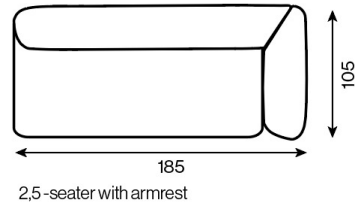

Bobbie - Productinformatie

1-seater

1-seater (70x105)

1-seater with armrest

1-seater with armrest left (95(70)x105)

1-seater with armrest

1-seater with armrest right (95(70)x105)

1,5-seater

1.5-seater (90x105)

1,5-seater with armrest

1.5-seater with armrest left (115(90)x105)

1,5-seater with armrest

1.5-seater with armrest right (115(90)x105)

2-seater

2-seater (140x105)

2-seater sofa

2-seater sofa (190(140)x105)

2-seater with armrest

2-seater with armrest left (165(140)x105)

2-seater with armrest

2-seater with armrest right (165(140)x105)

2,5-seater

2.5-seater (160x105)

2,5-seater with armrest

2.5-seater with armrest left (185(160)x105)

2,5-seater with armrest

2.5-seater with armrest right (185(160)x105)

3-seater

3-seater (180x105)

3-seater with armrest

3-seater with armrest left (205(180)x105)

3-seater with armrest