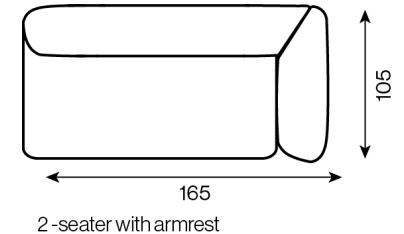

Bobbie - Productinformatie

1-seater

1-seater (70x105)

1-seater with armrest

1-seater with armrest left (95(70)x105)

1-seater with armrest

1-seater with armrest right (95(70)x105)

1,5-seater

1.5-seater (90x105)

1,5-seater with armrest

1.5-seater with armrest left (115(90)x105)

1,5-seater with armrest

1.5-seater with armrest right (115(90)x105)

2-seater

2-seater (140x105)

2-seater sofa

2-seater sofa (190(140)x105)

2-seater with armrest

2-seater with armrest left (165(140)x105)

2-seater with armrest

2-seater with armrest right (165(140)x105)

2,5-seater

2.5-seater (160x105)

2,5-seater with armrest

2.5-seater with armrest left (185(160)x105)

2,5-seater with armrest

2.5-seater with armrest right (185(160)x105)

3-seater

3-seater (180x105)

3-seater with armrest

3-seater with armrest left (205(180)x105)

3-seater with armrest