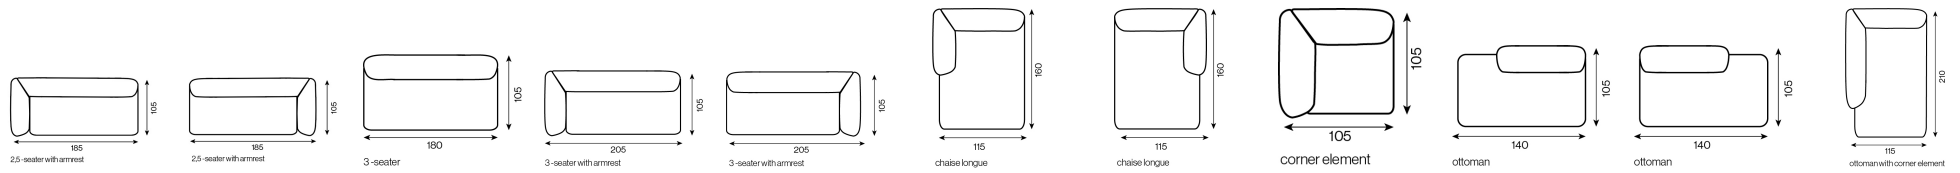

Bobbie verkoop prijzen

	2.5-seater with armrest left (185(160)x105)	2.5-seater with armrest right (185(160)x105)	3-seater (180x105)	3-seater with armrest left (205(180)x105)	3-seater with armrest right (205(180)x105)	chaise longue left (115x160)	chaise longue right (115x160)	corner element (105x105)	ottoman left (140x105)	ottoman right (140x105)	ottoman with corner element left (210x115)
GR 06	€ 1.111	€ 1.111	€ 1.063	€ 1.166	€ 1.166	€ 1.058	€ 1.058	€ 792	€ 845	€ 845	€ 1.248
GR 07	€ 1.133	€ 1.133	€ 1.082	€ 1.188	€ 1.188	€ 1.075	€ 1.075	€ 806	€ 859	€ 859	€ 1.272
GR 08	€ 1.152	€ 1.152	€ 1.099	€ 1.210	€ 1.210	€ 1.092	€ 1.092	€ 821	€ 874	€ 874	€ 1.296
GR 09	€ 1.174	€ 1.174	€ 1.118	€ 1.231	€ 1.231	€ 1.111	€ 1.111	€ 835	€ 888	€ 888	€ 1.320
GR 10	€ 1.193	€ 1.193	€ 1.135	€ 1.253	€ 1.253	€ 1.128	€ 1.128	€ 850	€ 902	€ 902	€ 1.344
GR 11	€ 1.214	€ 1.214	€ 1.154	€ 1.274	€ 1.274	€ 1.145	€ 1.145	€ 864	€ 917	€ 917	€ 1.368
GR 12	€ 1.234	€ 1.234	€ 1.174	€ 1.296	€ 1.296	€ 1.164	€ 1.164	€ 878	€ 931	€ 931	€ 1.392
GR 14	€ 1.274	€ 1.274	€ 1.210	€ 1.339	€ 1.339	€ 1.198	€ 1.198	€ 907	€ 960	€ 960	€ 1.440
GR 17	€ 1.337	€ 1.337	€ 1.262	€ 1.404	€ 1.404	€ 1.250	€ 1.250	€ 950	€ 1.003	€ 1.003	€ 1.512