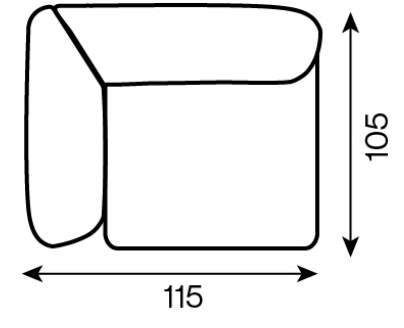

Bobbie - Productinformatie

1-seater

1-seater (70x105)

1-seater with armrest

1-seater with armrest left (95(70)x105)

1-seater with armrest

1-seater with armrest right (95(70)x105)

1,5-seater

1.5-seater (90x105)

1,5-seater with armrest

1.5-seater with armrest left (115(90)x105)

1,5-seater with armrest

1.5-seater with armrest right (115(90)x105)

2-seater

2-seater (140x105)

2-seater sofa

2-seater sofa (190(140)x105)

2-seater with armrest

2-seater with armrest left (165(140)x105)

2-seater with armrest

2-seater with armrest right (165(140)x105)

2,5-seater

2.5-seater (160x105)

2,5-seater with armrest

2.5-seater with armrest left (185(160)x105)

2,5-seater with armrest

2.5-seater with armrest right (185(160)x105)

3-seater

3-seater (180x105)

3-seater with armrest

3-seater with armrest left (205(180)x105)

3-seater with armrest