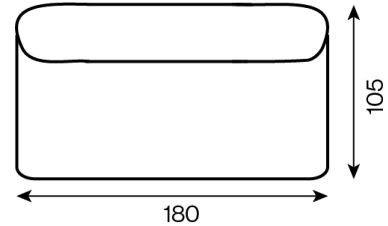

Bobbie - Productinformatie

1-seater

1-seater (70x105)

1-seater with armrest

1-seater with armrest left (95(70)x105)

1-seater with armrest

1-seater with armrest right (95(70)x105)

1,5-seater

1.5-seater (90x105)

1,5-seater with armrest

1.5-seater with armrest left (115(90)x105)

1,5-seater with armrest

1.5-seater with armrest right (115(90)x105)

2-seater

2-seater (140x105)

2-seater sofa

2-seater sofa (190(140)x105)

2-seater with armrest

2-seater with armrest left (165(140)x105)

2-seater with armrest

2-seater with armrest right (165(140)x105)

2,5-seater

2.5-seater (160x105)

2,5-seater with armrest

2.5-seater with armrest left (185(160)x105)

2,5-seater with armrest

2.5-seater with armrest right (185(160)x105)

3-seater

3-seater (180x105)

3-seater with armrest

3-seater with armrest left (205(180)x105)

3-seater with armrest