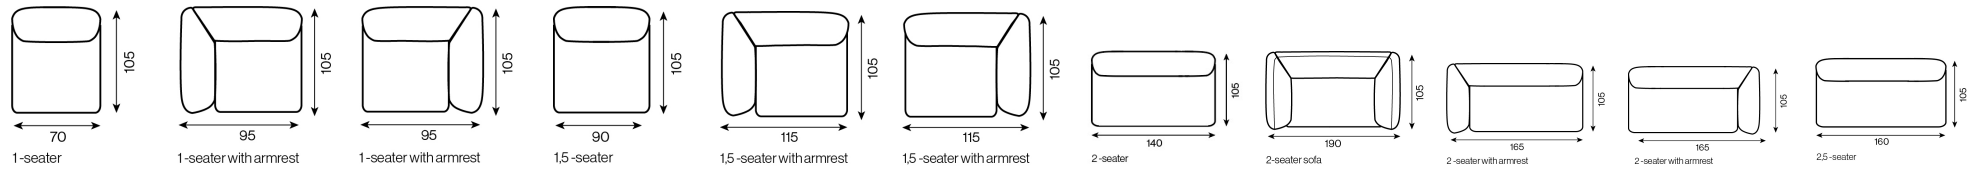

MODEL
BOBBIE

Bobbie verkoop prijzen

	1-seater (70x105)	1-seater with armrest left (95(70)x105)	1-seater with armrest right (95(70)x105)	1.5-seater (90x105)	1.5-seater with armrest left (115(90)x105)	1.5-seater with armrest right (115(90)x105)	2-seater (140x105)	2-seater sofa (190(140)x105)	2-seater with armrest left (165(140)x105)	2-seater with armrest right (165(140)x105)	2.5-seater (160x105)
GR 06	€ 595	€ 756	€ 756	€ 682	€ 850	€ 850	€ 883	€ 1.190	€ 1.030	€ 1.030	€ 965
GR 07	€ 607	€ 770	€ 770	€ 694	€ 866	€ 866	€ 898	€ 1.210	€ 1.049	€ 1.049	€ 982
GR 08	€ 619	€ 787	€ 787	€ 708	€ 883	€ 883	€ 914	€ 1.231	€ 1.068	€ 1.068	€ 998
GR 09	€ 631	€ 802	€ 802	€ 722	€ 900	€ 900	€ 929	€ 1.253	€ 1.087	€ 1.087	€ 1.015
GR 10	€ 643	€ 818	€ 818	€ 737	€ 917	€ 917	€ 946	€ 1.274	€ 1.106	€ 1.106	€ 1.032
GR 11	€ 655	€ 833	€ 833	€ 749	€ 934	€ 934	€ 960	€ 1.294	€ 1.126	€ 1.126	€ 1.049
GR 12	€ 667	€ 850	€ 850	€ 763	€ 950	€ 950	€ 977	€ 1.315	€ 1.142	€ 1.142	€ 1.066
GR 14	€ 691	€ 881	€ 881	€ 790	€ 984	€ 984	€ 1.008	€ 1.358	€ 1.181	€ 1.181	€ 1.099
GR 17	€ 730	€ 926	€ 926	€ 833	€ 1.034	€ 1.034	€ 1.054	€ 1.421	€ 1.238	€ 1.238	€ 1.150

Bobbie - Productinformatie

1-seater

1-seater (70x105)

1-seater with armrest

1-seater with armrest left (95(70)x105)

1-seater with armrest

1-seater with armrest right (95(70)x105)

1,5-seater

1.5-seater (90x105)

1,5-seater with armrest

1.5-seater with armrest left (115(90)x105)

1,5-seater with armrest

1.5-seater with armrest right (115(90)x105)

2-seater

2-seater (140x105)

2-seater sofa

2-seater sofa (190(140)x105)

2-seater with armrest

2-seater with armrest left (165(140)x105)

2-seater with armrest

2-seater with armrest right (165(140)x105)

2,5-seater

2.5-seater (160x105)

2,5-seater with armrest