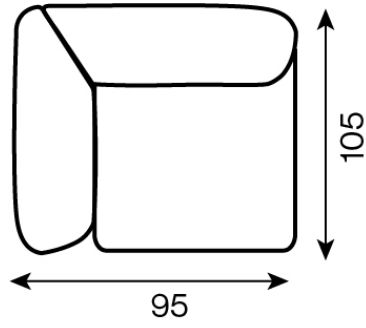

Bobbie verkoop prijzen

	ottoman with corner element right (210x115)	pouffe (90x60)	pouffe module (105x105)
GR 06	€ 1.248	€ 372	€ 454
GR 07	€ 1.272	€ 379	€ 463
GR 08	€ 1.296	€ 386	€ 470
GR 09	€ 1.320	€ 394	€ 480
GR 10	€ 1.344	€ 401	€ 487
GR 11	€ 1.368	€ 408	€ 497
GR 12	€ 1.392	€ 415	€ 506
GR 14	€ 1.440	€ 430	€ 523
GR 17	€ 1.512	€ 451	€ 547

Bobbie - Productinformatie

1-seater

1-seater (70x105)

1-seater with armrest

1-seater with armrest left (95(70)x105)

1-seater with armrest

1-seater with armrest right (95(70)x105)

1,5-seater

1.5-seater (90x105)

1,5-seater with armrest

1.5-seater with armrest left (115(90)x105)

1,5-seater with armrest

1.5-seater with armrest right (115(90)x105)

2-seater

2-seater (140x105)

2-seater sofa

2-seater sofa (190(140)x105)

2-seater with armrest

2-seater with armrest left (165(140)x105)

2-seater with armrest

2-seater with armrest right (165(140)x105)

2,5-seater

2.5-seater (160x105)

2,5-seater with armrest