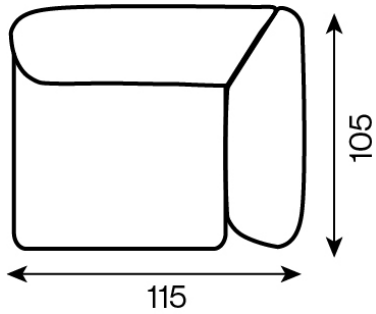

Bobbie - Productinformatie

1-seater

1-seater (70x105)

1-seater with armrest

1-seater with armrest left (95(70)x105)

1-seater with armrest

1-seater with armrest right (95(70)x105)

1,5-seater

1.5-seater (90x105)

1,5-seater with armrest

1.5-seater with armrest left (115(90)x105)

1,5-seater with armrest

1.5-seater with armrest right (115(90)x105)

2-seater

2-seater (140x105)

2-seater sofa

2-seater sofa (190(140)x105)

2-seater with armrest

2-seater with armrest left (165(140)x105)

2-seater with armrest

2-seater with armrest right (165(140)x105)

2,5-seater

2.5-seater (160x105)

2,5-seater with armrest

2.5-seater with armrest left (185(160)x105)

2,5-seater with armrest

2.5-seater with armrest right (185(160)x105)

3-seater

3-seater (180x105)

3-seater with armrest

3-seater with armrest left (205(180)x105)

3-seater with armrest