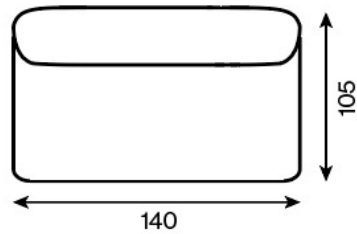

Bobbie - Productinformatie

1-seater

1-seater (70x105)

1-seater with armrest

1-seater with armrest left (95(70)x105)

1-seater with armrest

1-seater with armrest right (95(70)x105)

1,5-seater

1.5-seater (90x105)

1,5-seater with armrest

1.5-seater with armrest left (115(90)x105)

1,5-seater with armrest

1.5-seater with armrest right (115(90)x105)

2-seater

2-seater (140x105)

2-seater sofa

2-seater sofa (190(140)x105)

2-seater with armrest

2-seater with armrest left (165(140)x105)

2-seater with armrest

2-seater with armrest right (165(140)x105)

2,5-seater

2.5-seater (160x105)

2,5-seater with armrest

2.5-seater with armrest left (185(160)x105)

2,5-seater with armrest

2.5-seater with armrest right (185(160)x105)

3-seater

3-seater (180x105)

3-seater with armrest

3-seater with armrest left (205(180)x105)

3-seater with armrest