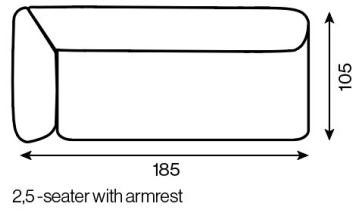

Bobbie - Productinformatie

1-seater

1-seater (70x105)

1-seater with armrest

1-seater with armrest left (95(70)x105)

1-seater with armrest

1-seater with armrest right (95(70)x105)

1,5-seater

1.5-seater (90x105)

1,5-seater with armrest

1.5-seater with armrest left (115(90)x105)

1,5-seater with armrest

1.5-seater with armrest right (115(90)x105)

2-seater

2-seater (140x105)

2-seater sofa

2-seater sofa (190(140)x105)

2-seater with armrest

2-seater with armrest left (165(140)x105)

2-seater with armrest

2-seater with armrest right (165(140)x105)

2,5-seater

2.5-seater (160x105)

2,5-seater with armrest

2.5-seater with armrest left (185(160)x105)

2,5-seater with armrest

2.5-seater with armrest right (185(160)x105)

3-seater

3-seater (180x105)

3-seater with armrest

3-seater with armrest left (205(180)x105)

3-seater with armrest