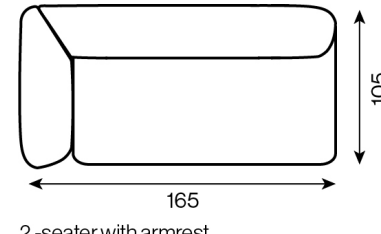

Bobbie - Productinformatie

1-seater

1-seater (70x105)

1-seater with armrest

1-seater with armrest left (95(70)x105)

1-seater with armrest

1-seater with armrest right (95(70)x105)

1,5-seater

1.5-seater (90x105)

1,5-seater with armrest

1.5-seater with armrest left (115(90)x105)

1,5-seater with armrest

1.5-seater with armrest right (115(90)x105)

2-seater

2-seater (140x105)

2-seater sofa

2-seater sofa (190(140)x105)

2-seater with armrest

2-seater with armrest left (165(140)x105)

2-seater with armrest

2-seater with armrest right (165(140)x105)

2,5-seater

2.5-seater (160x105)

2,5-seater with armrest

2.5-seater with armrest left (185(160)x105)

2,5-seater with armrest

2.5-seater with armrest right (185(160)x105)

3-seater

3-seater (180x105)

3-seater with armrest

3-seater with armrest left (205(180)x105)

3-seater with armrest