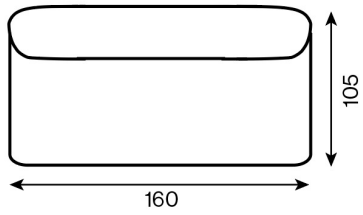

Bobbie - Productinformatie

1-seater

1-seater (70x105)

1-seater with armrest

1-seater with armrest left (95(70)x105)

1-seater with armrest

1-seater with armrest right (95(70)x105)

1,5-seater

1.5-seater (90x105)

1,5-seater with armrest

1.5-seater with armrest left (115(90)x105)

1,5-seater with armrest

1.5-seater with armrest right (115(90)x105)

2-seater

2-seater (140x105)

2-seater sofa

2-seater sofa (190(140)x105)

2-seater with armrest

2-seater with armrest left (165(140)x105)

2-seater with armrest

2-seater with armrest right (165(140)x105)

2,5-seater

2.5-seater (160x105)

2,5-seater with armrest

2.5-seater with armrest left (185(160)x105)

2,5-seater with armrest

2.5-seater with armrest right (185(160)x105)

3-seater

3-seater (180x105)

3-seater with armrest

3-seater with armrest left (205(180)x105)

3-seater with armrest