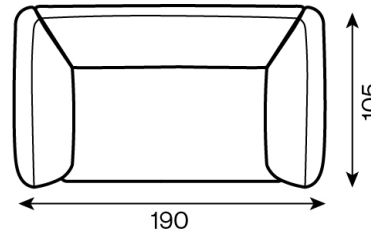

Bobbie - Productinformatie

1-seater

1-seater (70x105)

1-seater with armrest

1-seater with armrest left (95(70)x105)

1-seater with armrest

1-seater with armrest right (95(70)x105)

1,5-seater

1.5-seater (90x105)

1,5-seater with armrest

1.5-seater with armrest left (115(90)x105)

1,5-seater with armrest

1.5-seater with armrest right (115(90)x105)

2-seater

2-seater (140x105)

2-seater sofa

2-seater sofa (190(140)x105)

2-seater with armrest

2-seater with armrest left (165(140)x105)

2-seater with armrest

2-seater with armrest right (165(140)x105)

2,5-seater

2.5-seater (160x105)

2,5-seater with armrest

2.5-seater with armrest left (185(160)x105)

2,5-seater with armrest

2.5-seater with armrest right (185(160)x105)

3-seater

3-seater (180x105)

3-seater with armrest

3-seater with armrest left (205(180)x105)

3-seater with armrest